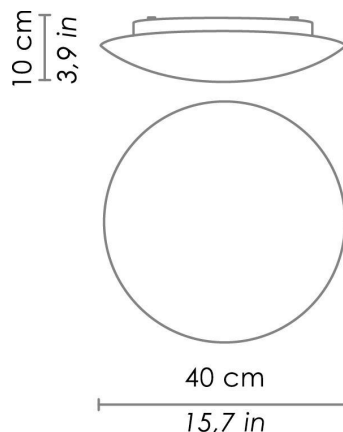

BIS BAYONET

WALL

Wall-ceiling lamps with diffuser in mouth-blown, satin-finish opal triplex glass; white painted metal frame. Twist-lock system for the glass component. The product is suitable for indoor use only.

| CODE | COLOR |
|--------------|-------|
| ZA-LD611213- | White |

DIMENSIONS AND HOLES

| | |
|------------|---------------------|
| Dimensions | Ø 40 cm / Ø 15,7 in |
|------------|---------------------|

ILLUMINOTECHNICAL SPECIFICATIONS

| | |
|--------------------|----------------------------|
| Source | LED |
| Type | COB |
| Power LED | 17 W |
| Total Watt | 18,5 W |
| Lumen LED board | 2200 lm |
| Lumen lamp | 1510 lm |
| Beam angle | 130° |
| Colour temperature | 3000 K |
| CRI | >90 |
| Dimmer | TRIAC |
| Lamp life | minimum 2 years guaranteed |